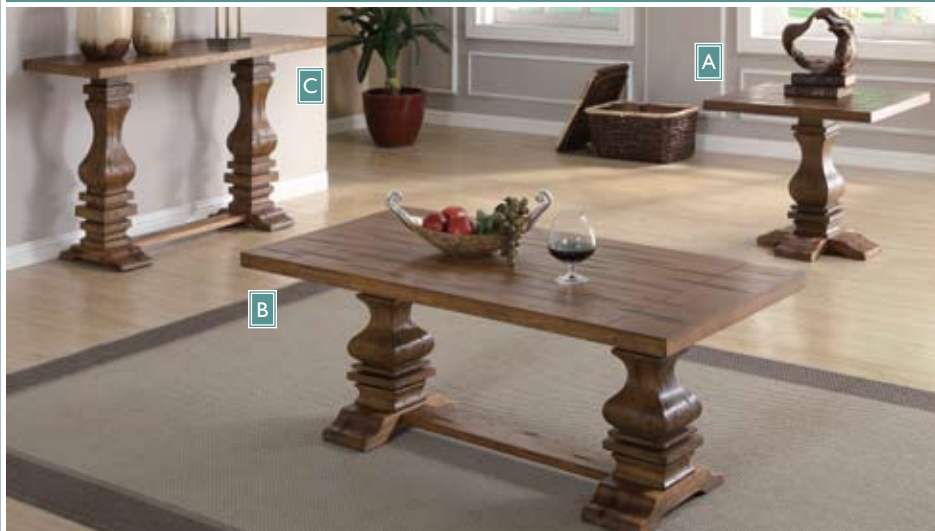

Clean lines, a detailed pedestal base and a warm oak finish define the look of this beautiful occasional group, available in three sizes.

Add this occasional group to any modern home for a clean and sophisticated look. The coffee table features caster wheels to easily rotate and change the look of this piece.